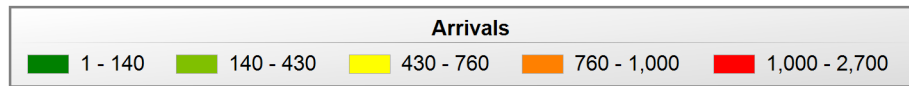

Department of State
Bureau of Population, Refugees, and Migration
Office of Admissions - Refugee Processing Center
Refugee Arrivals by Nationality

For the Reporting Period of October 1, 2017 through September 30, 2018

Country of Nationality
Latin America

Department of State
Bureau of Population, Refugees, and Migration
Office of Admissions - Refugee Processing Center
Refugee Arrivals by Nationality

For the Reporting Period of October 1, 2017 through September 30, 2018

Cases: 8,891 **Individuals:** 22,491

Nationality	Case	Inds
Afghanistan	377	805
Algeria	2	2
Angola	1	1
Armenia	24	58
Azerbaijan	1	2
Bangladesh	2	2
Belarus	60	181
Bhutan	940	2,228
Burma	1,505	3,555
Burundi	69	201
Cameroon	11	15
Central African Republic	51	148
Chad	1	1
China	6	6
Colombia	66	128